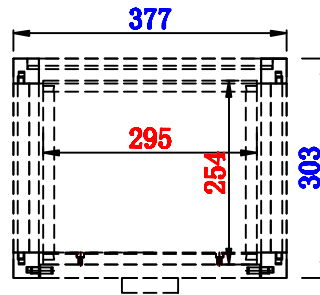

305mm

Item Number:
E444-H12R-MCA
E444-H12R-GW

JAMES MARTIN

VANITIES™

Addison 305mm Petite Tower Hutch - Right
Diagrams with Dimensions
page 02 of 03