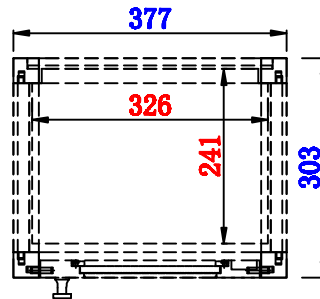

305mm

Item Number:
E444-H12R-MCA
E444-H12R-GW

JAMES MARTIN

VANITIES™

Addison 305mm Petite Tower Hutch - Right
Diagrams with Dimensions
page 02 of 03