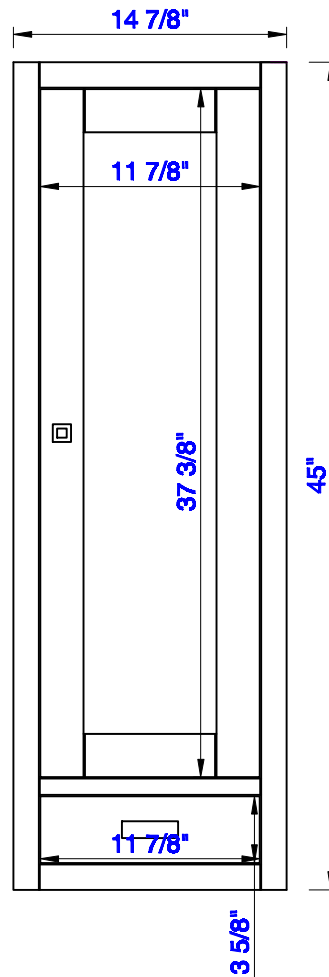

12"

Item Number:
E444-H12R-MCA
E444-H12R-GW

JAMES MARTIN

VANITIES™

Addison 12" Petite Tower Hutch - Right
Diagrams with Dimensions
page 01 of 03