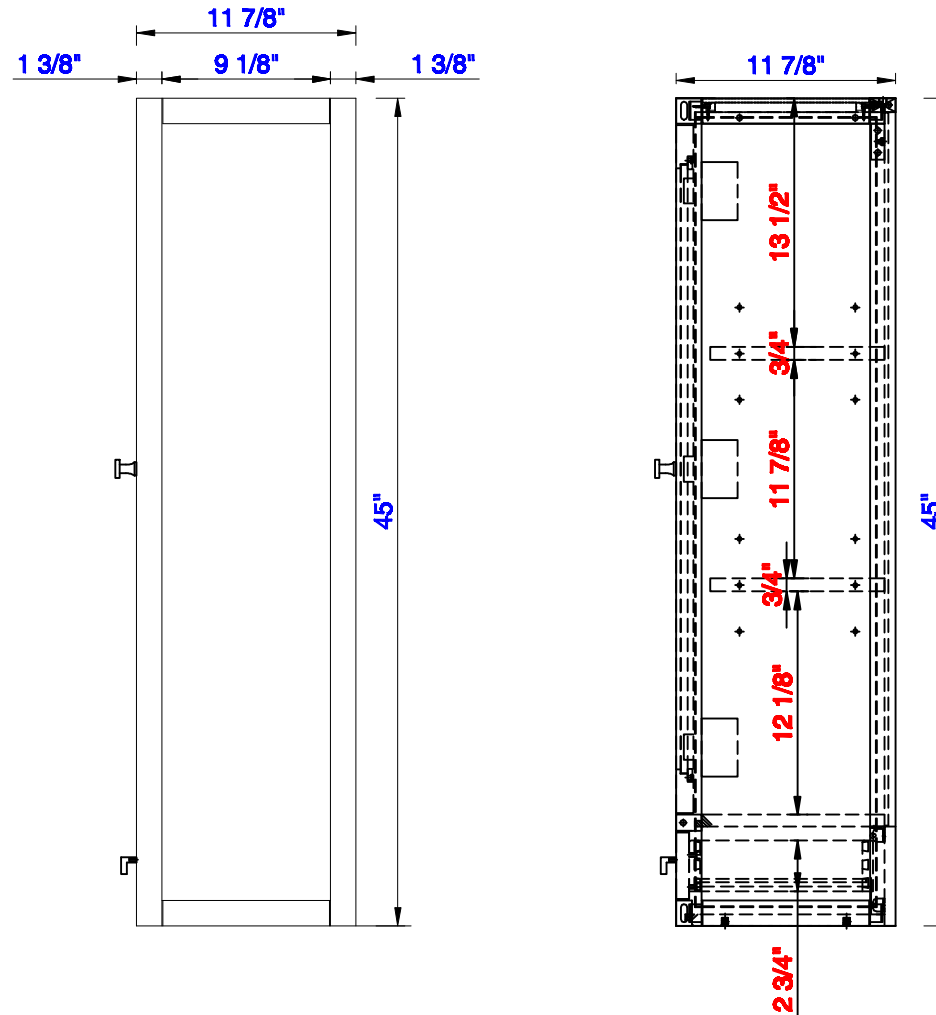

12"

Item Number:
E444-H12R-MCA
E444-H12R-GW

JAMES MARTIN

VANITIES™

Addison 12" Petite Tower Hutch - Right
Diagrams with Dimensions
page 03 of 03