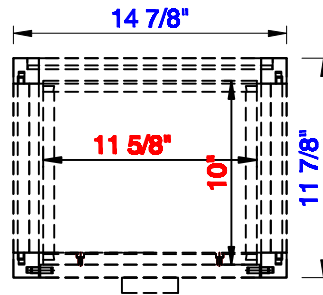

12"

Item Number:
E444-H12R-MCA
E444-H12R-GW

JAMES MARTIN

VANITIES™

Addison 12" Petite Tower Hutch - Right
Diagrams with Dimensions
page 02 of 03