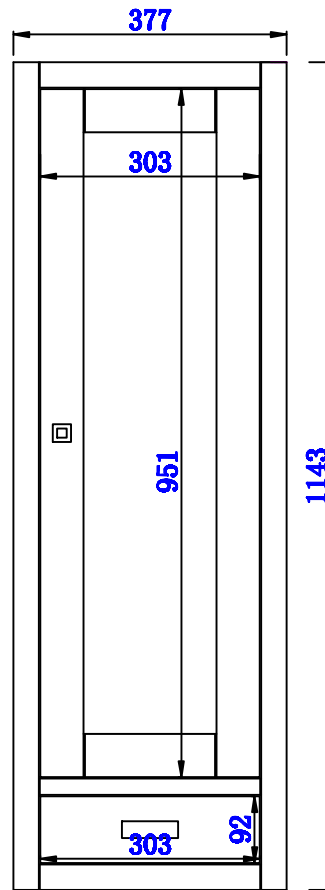

305mm

Item Number:
E444-H12R-MCA
E444-H12R-GW

JAMES MARTIN

VANITIES™

Addison 305mm Petite Tower Hutch - Right
Diagrams with Dimensions
page 01 of 03