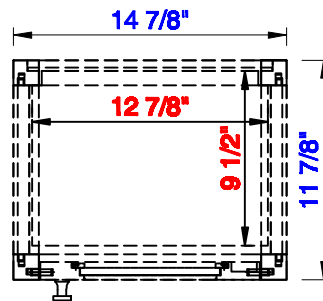

12"

Item Number:
E444-H12R-MCA
E444-H12R-GW

JAMES MARTIN

VANITIES™

Addison 12" Petite Tower Hutch - Right
Diagrams with Dimensions
page 02 of 03